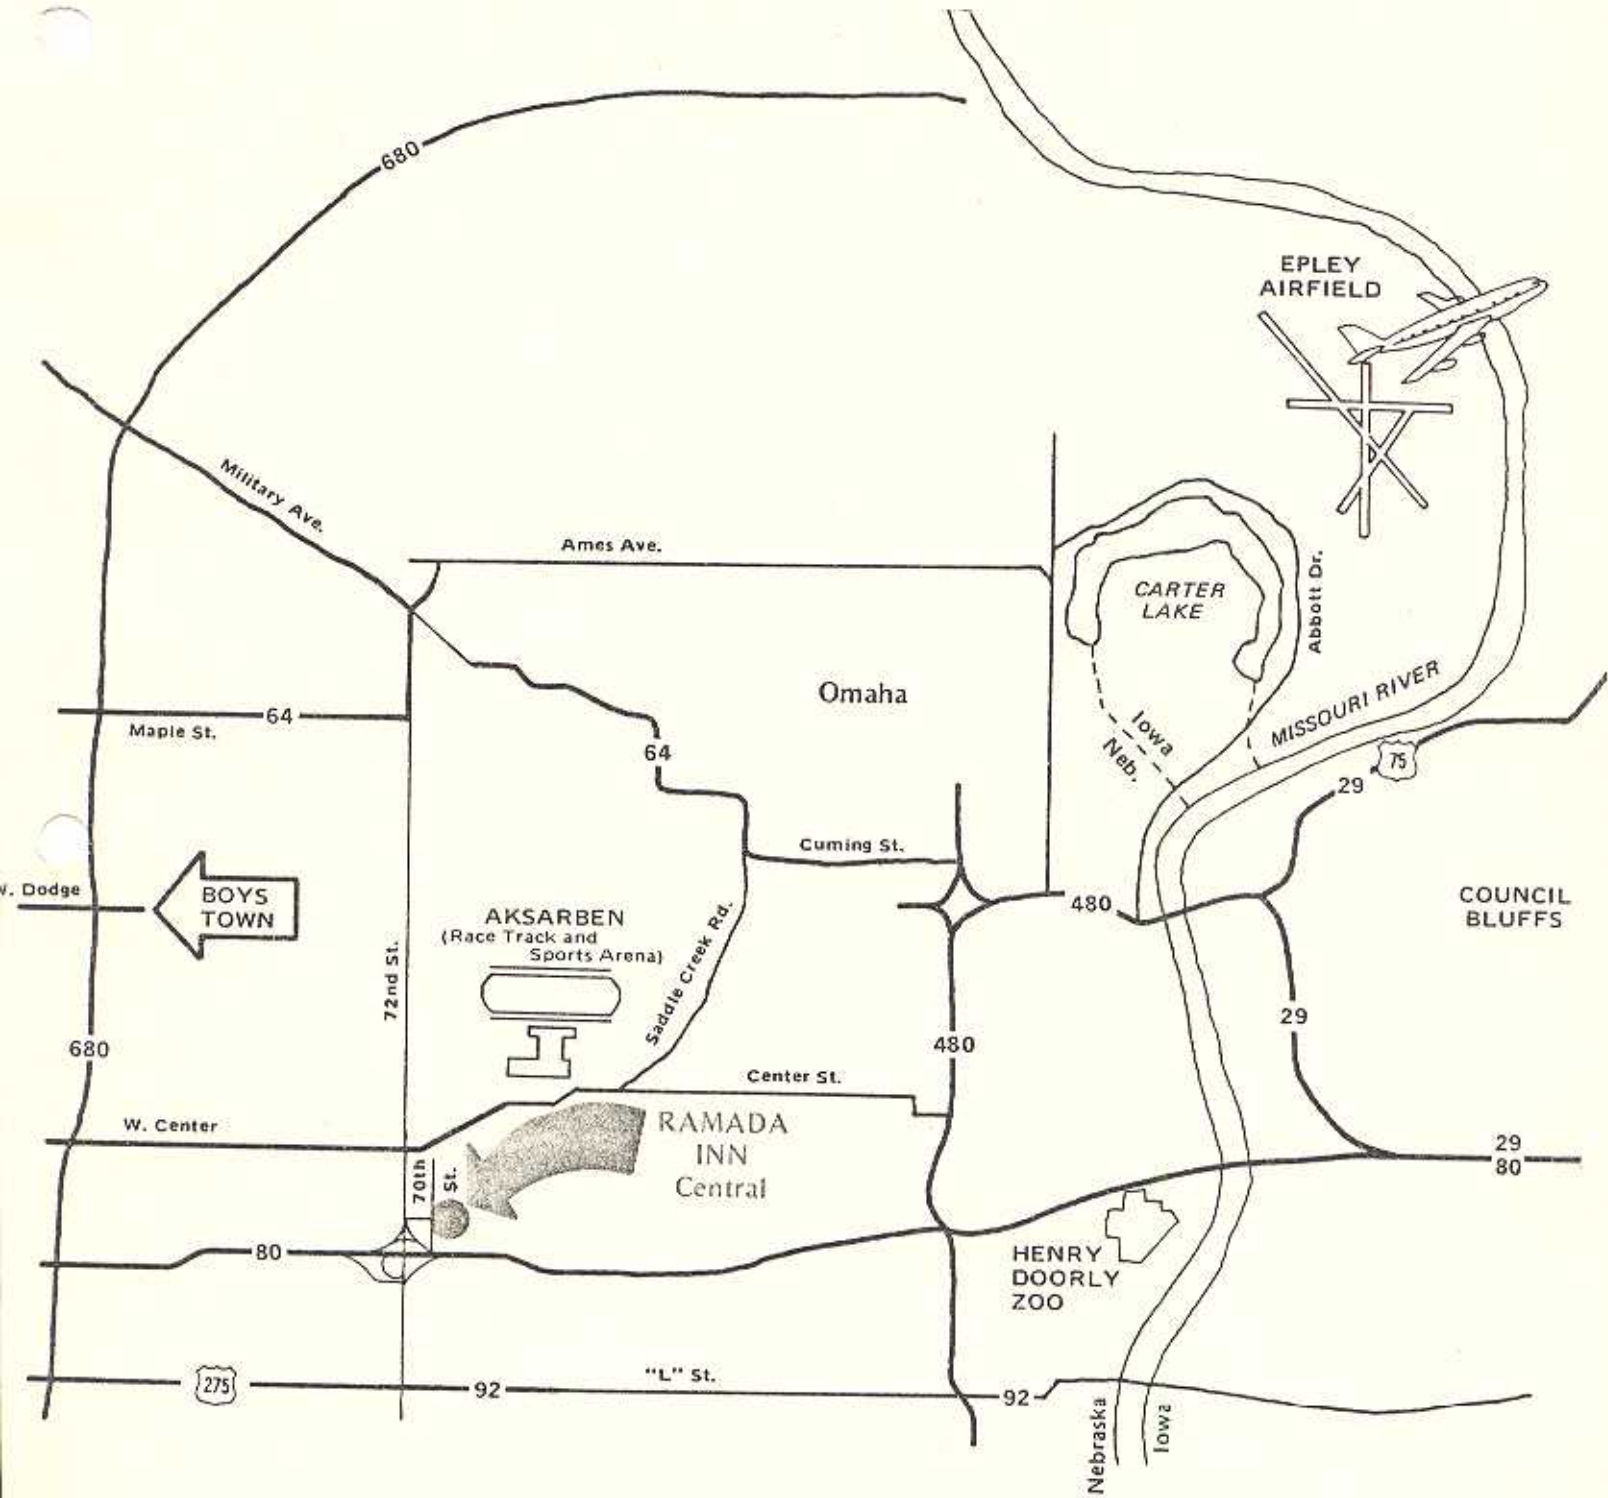

OMAHA AND VICINITY

RAMADA INN[®]

RAMADA INN – Central
70th Street & Grover
(I-80 and 70th Street Exit)
Omaha, Nebraska 68114